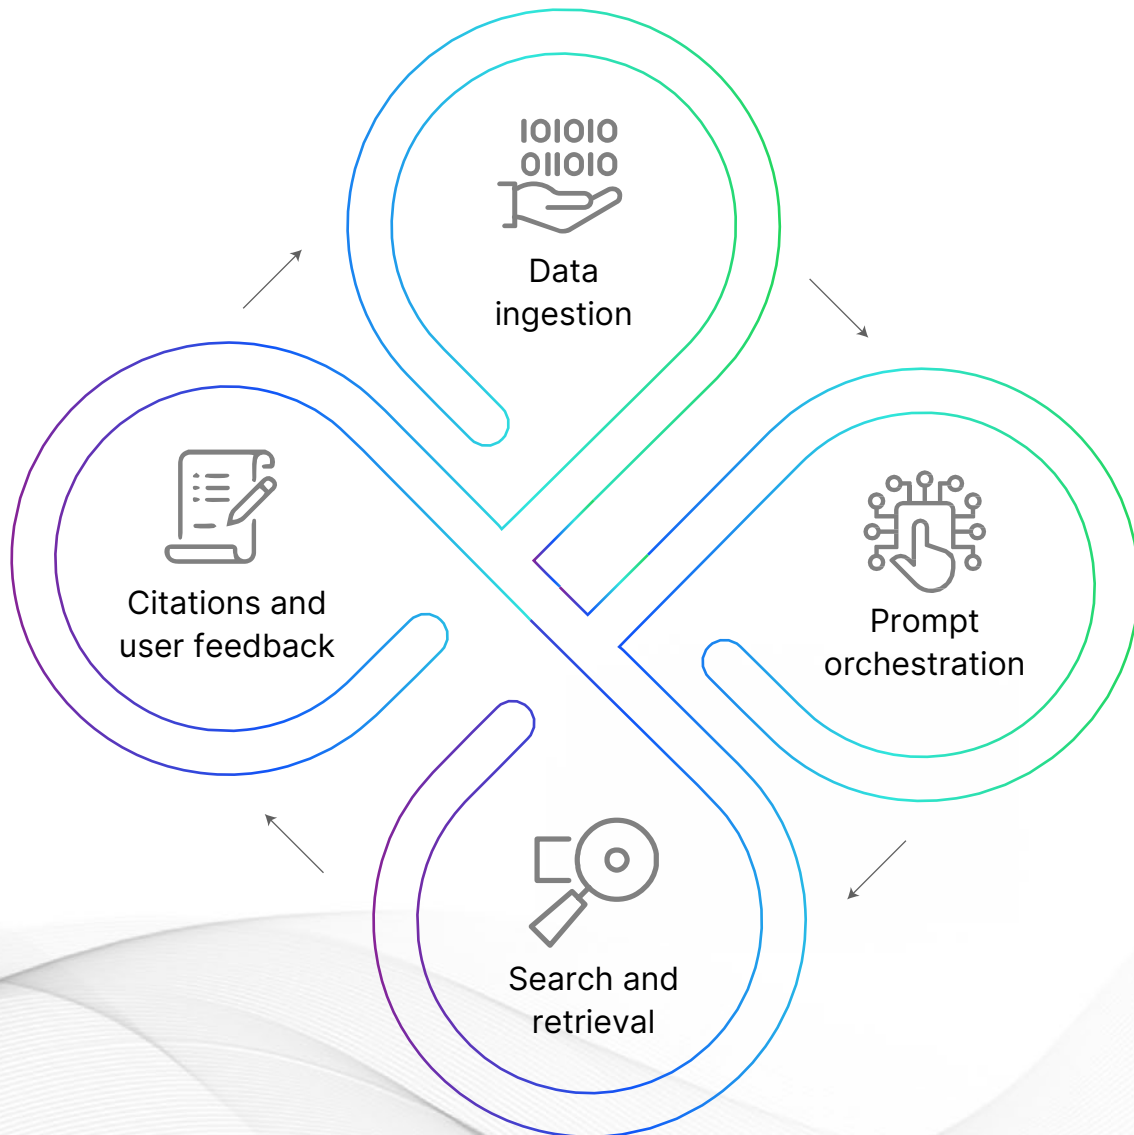

# Overview

Sifting through vast amounts of data across documents and diverse formats is cumbersome and time-consuming. Mithril, a GenAI-powered chatbot, is a gateway to effortless information retrieval from any document, no matter the volume, complexity, or source. It understands complex queries in natural language, swiftly fetches relevant information from text, diagrams, or tables, and provides traceability to show exactly where the information comes from, eliminating any hallucinations in data.

## Key Features

Multi-modal, multi-lingual processing

Extensive document reach

Intent understanding

Document hierarchy

Error handling & fallback mechanism

Intuitive chatbot interface

Advanced traceability

Advanced anti-hallucination technology

Conversational flow for context retention

Every document is just a conversation away with Mithril.

**Transform how you access and interact with your documents - fast, accurate, and traceable insights at your fingertips** like never before.

# Experience Precision & Speed in Information Retrieval

- Rapid data ingestion from various sources.
- Prompt orchestration and interactive queries based on user needs.
- Search and retrieval of relevant data efficiently.
- Citation and feedback processing from user interactions.