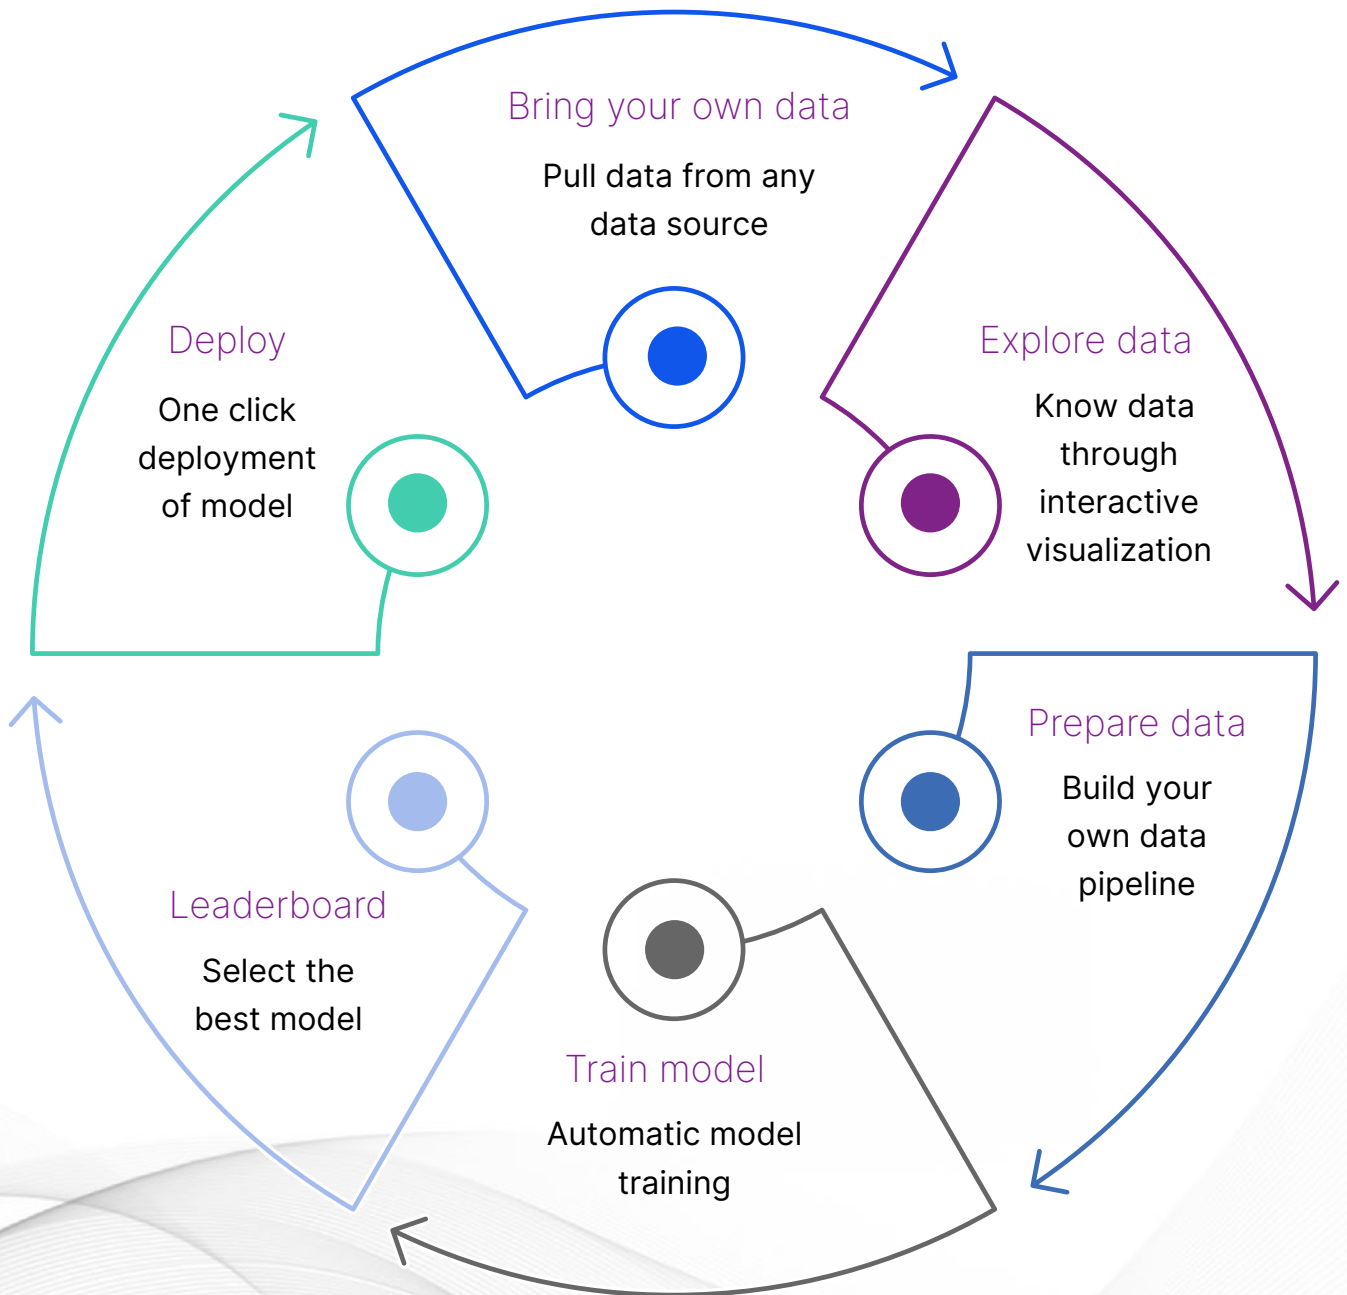

Data Artistry

Create, Model,
and Visualize
Data Effortlessly
with **No-Code**
Data Artistry

Overview

Handling fragmented data sources and complex modeling processes often delays insights and decision-making. SLK's Data Artistry simplifies this process by enabling you to bring your data from any source, build custom models with automated machine learning, and generate insightful visualizations. This streamlined, no-code solution ensures you get timely, accurate data insights, enhancing both productivity and decision quality.

Key Features

Automated Data Exploration
and Profiling

AI-Powered
Model Building

Interactive Visualizations
and Reports

Predictive and Prescriptive
Analytics

Zero Code
Workbench-based Solution

Enhance your data capabilities, and
streamline processes for **superior actionable
insights with Data Artistry.**

Simplify Data Handling. Access Accurate Insights

The SLK Advantage

Boost Efficiency

Automate data handling and model building to save time.

Improve Accuracy

Use advanced AI algorithms to ensure reliable predictions.

Facilitate Decision-Making

Deliver actionable insights through clear visualizations.

Scale Easily

Manage large datasets and complex workflows effortlessly.

Ease of Operationalization

One click model deployment and model monitoring eases the journey from pilot to production.